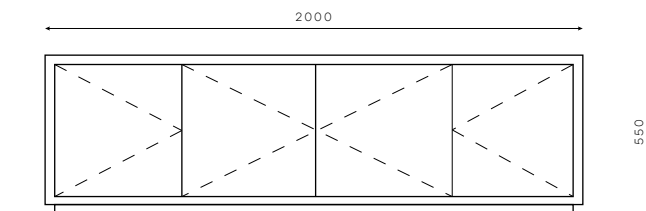

PLY CREDENZA

DIMENSIONS: 2000 W X 450 D X 550 H

OPEN EDITION

MATERIALS: PLYWOOD, SPOTTED GUM

APPLICATIONS: LOUNGE CREDENZA, TV CABINET

FINISH: OSMO® POLY X HARD WAX

PLY CREDENZA IS FORMED BY ON-EDGE LAMINATING PLY OFFCUTS WITH A CONTRASTING TIMBER INLAY IN SPOTTED GUM OR JARRAH - WE ARE ALWAYS OPEN TO SUGGESTIONS FOR NEW COMBINATIONS.

THE PIECE FEATURES PUSH-TO-OPEN DOOR HARDWARE AND IS FULLY CUSTOMISABLE IN TERMS OF SHELVING AND DOOR OPTIONS. CONTACT US TO DISCUSS YOUR EXACT SPECIFICATION.

ELEVATION

PLAN