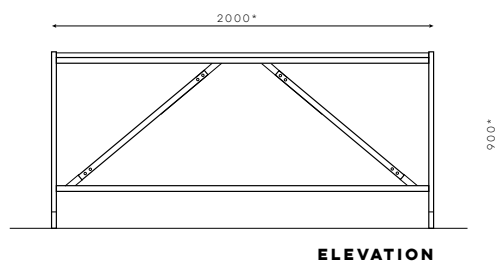

*ALL DIMENSIONS FULLY CUSTOMISABLE