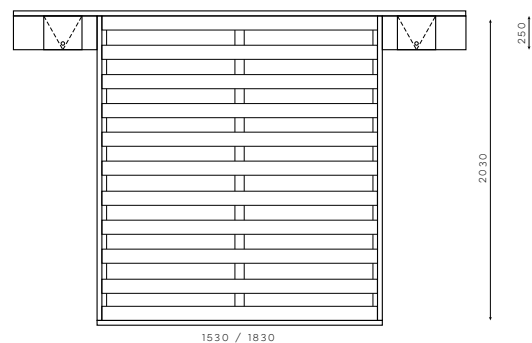

INEMURI BED

DIMENSIONS: 3200W (QUEEN) / 3500W (KING) X 2110L X 420H

OPEN EDITION

MATERIALS: VICTORIAN ASH

APPLICATIONS: BED, BEDSIDE TABLES

FINISH: OSMO® POLY X HARD WAX

THE PROPORTIONS OF SAWDUST BUREAU'S DEBUT BED WERE INSPIRED BY CONTEMPORARY, LOW-SLUNG JAPANESE STYLE FUTONS. IT SEEMED ONLY FAIR THAT THE NAME TIPPED IT'S HAT TO A UNIQUELY JAPANESE CULTURAL PHENOMENON, THE ANTI-SIESTA, AKA THE 'INEMURI'.

'INEMURI' REFERS TO THE POSITIVE ACCEPTANCE OF THE BURNT OUT WORKER BEE, WHO CUTS BACK ON SLEEP AT NIGHT AND FROWNS ON SLEEPING LATE IN THE MORNING, SEEMED TO BE ACCOMPANIED BY AN EXTENSIVE TOLERANCE OF SO-CALLED 'INEMURI' - NAPPING ON PUBLIC TRANSPORTATION AND DURING WORK MEETINGS, CLASSES AND LECTURES.

PERHAPS IT IS TIME FOR US ALL TO SLOW DOWN AND CUT OUT THE 'INEMURI' IN OUR LIVES.

THE PIECE IS AVAILABLE IN KING OR QUEEN SIZE AND FEATURES SOLID VICTORIAN ASH CONSTRUCTION WITH OPTIONAL LUXURIOUS LEATHER-LINING IN THE BEDSIDE LOCKERS WHICH HAVE BUILT-IN CABLE MANAGEMENT NOTCHES FOR BEDSIDE LAMPS AND CHARGING MOBILE DEVICES.

PLAN