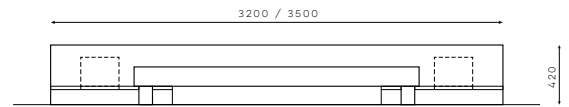

INEMURI BED

DIMENSIONS: 3200W (QUEEN) / 3500W (KING) X 2110L X 420H

OPEN EDITION

MATERIALS: VICTORIAN ASH

APPLICATIONS: BED, BEDSIDE TABLES

FINISH: OSMO® POLY X HARD WAX

THE PROPORTIONS OF SAWDUST BUREAU'S DEBUT BED WERE INSPIRED BY CONTEMPORARY, LOW-SLUNG JAPANESE STYLE FUTONS. IT SEEMED ONLY FAIR THAT THE NAME TIPPED IT'S HAT TO A UNIQUELY JAPANESE CULTURAL PHENOMENON, THE ANTI-SIESTA, AKA THE 'INEMURI'.

'INEMURI' REFERS TO THE POSITIVE ACCEPTANCE OF THE BURNT OUT WORKER BEE, WHO CUTS BACK ON SLEEP AT NIGHT AND FROWNS ON SLEEPING LATE IN THE MORNING, SEEMED TO BE ACCOMPANIED BY AN EXTENSIVE TOLERANCE OF SO-CALLED 'INEMURI' - NAPPING ON PUBLIC TRANSPORTATION AND DURING WORK MEETINGS, CLASSES AND LECTURES.

PERHAPS IT IS TIME FOR US ALL TO SLOW DOWN AND CUT OUT THE 'INEMURI' IN OUR LIVES.

THE PIECE IS AVAILABLE IN KING OR QUEEN SIZE AND FEATURES SOLID VICTORIAN ASH CONSTRUCTION WITH OPTIONAL LUXURIOUS LEATHER-LINING IN THE BEDSIDE LOCKERS WHICH HAVE BUILT-IN CABLE MANAGEMENT NOTCHES FOR BEDSIDE LAMPS AND CHARGING MOBILE DEVICES.

ELEVATION